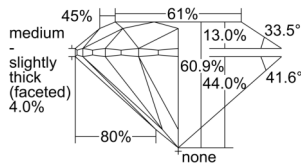

GIA®

FACSIMILE

GIA REPORT 1507264821

Verify this report at GIA.edu

GIA NATURAL DIAMOND DOSSIER®

August 23, 2024
GIA Report Number 1507264821
Shape and Cutting Style ..... Round Brilliant
Measurements ..... 3.70 - 3.71 x 2.25 mm

GRADING RESULTS

Carat Weight ..... 0.19 carat
Color Grade ..... H
Clarity Grade VVS1
Cut Grade ..... Excellent

ADDITIONAL GRADING INFORMATION

Polish ..... Excellent
Symmetry ..... Excellent
Fluorescence ..... Faint
Clarity Characteristics ..... Pinpoint
Inscription(s): GIA 1507264821

PROPORTIONS

Profile to actual proportions

GRADING SCALES

GIA COLOR SCALE	GIA CLARITY SCALE	GIA CUT SCALE	
D	FLAWLESS	EXCELLENT	
E	INTERNALLY FLAWLESS		
F		VVS₁	VERY GOOD
G	VVS₂		
H	VS₁	GOOD	
I	VS₂		
J	SI₁	FAIR	
K	SI₂		
L	I₁	POOR	
M	I₂		
N	I₃		
O			
P			
Q			
R			
S			
T			
U			
V			
W			
X			
Y			
Z