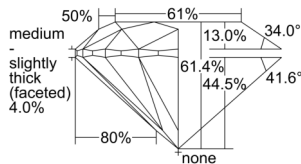

GIA®

FACSIMILE

GIA REPORT 1507266584

Verify this report at GIA.edu

GIA NATURAL DIAMOND DOSSIER®

August 23, 2024
GIA Report Number 1507266584
Shape and Cutting Style ..... Round Brilliant
Measurements ..... 5.11 - 5.13 x 3.14 mm

GRADING RESULTS

Carat Weight ..... 0.50 carat
Color Grade ..... G
Clarity Grade VS1
Cut Grade ..... Excellent

ADDITIONAL GRADING INFORMATION

Polish ..... Excellent
Symmetry ..... Excellent
Fluorescence ..... None
Clarity Characteristics ..... Crystal, Pinpoint
Inscription(s): GIA 1507266584

PROPORTIONS

Profile to actual proportions

GRADING SCALES

GIA COLOR SCALE	GIA CLARITY SCALE	GIA CUT SCALE	
D	FLAWLESS	EXCELLENT	
E	INTERNALLY FLAWLESS		
F		VVS₁	VERY GOOD
G	VVS₂		
H	VS₁	GOOD	
I	VS₂		
J	SI₁	FAIR	
K	SI₂		
L	I₁	POOR	
M			
N			
O	I₂		
P			
Q	I₃		
R			
S			
T			
U			
V			
W			
X			
Y			
Z