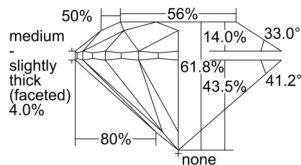

GIA®

FACSIMILE

GIA REPORT 1507266704

Verify this report at GIA.edu

GIA NATURAL DIAMOND DOSSIER®

August 29, 2024
GIA Report Number 1507266704
Shape and Cutting Style ..... Round Brilliant
Measurements ..... 4.56 - 4.60 x 2.83 mm

GRADING RESULTS

Carat Weight ..... 0.36 carat
Color Grade ..... E
Clarity Grade S11
Cut Grade ..... Excellent

ADDITIONAL GRADING INFORMATION

Polish ..... Excellent
Symmetry ..... Excellent
Fluorescence ..... None
Clarity Characteristics ..... Feather
Inscription(s): GIA 1507266704

PROPORTIONS

Profile to actual proportions

GRADING SCALES

GIA COLOR SCALE	GIA CLARITY SCALE	GIA CUT SCALE
D	FLAWLESS	EXCELLENT
E	FLAWLESS	
F	INTERNALLY FLAWLESS	VERY GOOD
G	FLAWLESS	
H	VVS₁	GOOD
I	VVS₂	
J	VS₁	FAIR
K	VS₂	
L	S1₁	POOR
M	S1₂	
N	I₁	
O	I₂	
P	I₃	
Q		
R		
S		
T		
U		
V		
W		
X		
Y		
Z