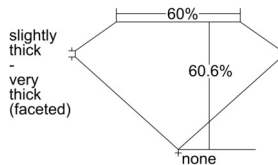

GIA®

FACSIMILE

GIA REPORT 1507270536

Verify this report at GIA.edu

GIA NATURAL DIAMOND DOSSIER®

September 06, 2024
GIA Report Number 1507270536
Shape and Cutting Style ..... Heart Brilliant
Measurements ..... 4.53 x 5.38 x 3.26 mm

GRADING RESULTS

Carat Weight ..... 0.46 carat
Color Grade ..... J
Clarity Grade VS2

ADDITIONAL GRADING INFORMATION

Polish ..... Excellent
Symmetry ..... Very Good
Fluorescence ..... None
Clarity Characteristics ..... Feather
Inscription(s): GIA 1507270536

PROPORTIONS

Profile not to actual proportions

GRADING SCALES

GIA COLOR SCALE		GIA CLARITY SCALE			
COLORLESS	D	VERY VERY SLIGHTLY INCLUDED	FLAWLESS		
	E		INTERNALLY FLAWLESS		
	F	VERY SLIGHTLY INCLUDED	VVS₁		
	G		VVS₂		
	H		VS₁		
	NEAR COLORLESS	I	SLIGHTLY INCLUDED	VS₂	
		J		SI₁	
		FAINT	K	INCLUDED	SI₂
			L		I₁
			M		I₂
VERY LIGHT			N	INCLUDED	I₃
			O		
			P		
	Q				
LIGHT	R				
	S				
	T				
	U				
	V				
	Z