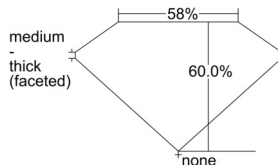

GIA®

FACSIMILE

GIA REPORT 1507272428

Verify this report at GIA.edu

GIA NATURAL DIAMOND DOSSIER®

August 27, 2024
GIA Report Number 1507272428
Shape and Cutting Style ..... Heart Brilliant
Measurements ..... 4.86 x 5.57 x 3.34 mm

GRADING RESULTS

Carat Weight ..... 0.53 carat
Color Grade ..... E
Clarity Grade SI1

ADDITIONAL GRADING INFORMATION

Polish ..... Excellent
Symmetry ..... Excellent
Fluorescence ..... None
Clarity Characteristics..... Cloud, Crystal, Feather
Inscription(s): GIA 1507272428

PROPORTIONS

Profile not to actual proportions

GRADING SCALES

GIA COLOR SCALE		GIA CLARITY SCALE			
COLORLESS	D	VERY VERY SLIGHTLY INCLUDED	FLAWLESS		
	E		INTERNALLY FLAWLESS		
	F		VVS₁		
	NEAR COLORLESS	G	VERY SLIGHTLY INCLUDED	VVS₂	
		H		VS₁	
		FANT	I	SLIGHTLY INCLUDED	VS₂
			J		SI₁
	LIGHT	K	INCLUDED	SI₂	
		L		I₁	
		M		I₂	
VERY LIGHT		N	INCLUDED	I₃	
		O			
		P			
LIGHT		Q			
		R			
	S				
	T				
	U				
	V				
	W				
	X				
	Y				
	Z