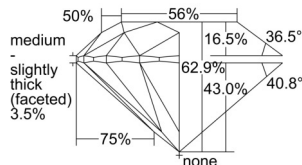

GIA®

FACSIMILE

GIA REPORT 1507276851

Verify this report at GIA.edu

GIA NATURAL DIAMOND DOSSIER®

August 26, 2024
GIA Report Number 1507276851
Shape and Cutting Style ..... Round Brilliant
Measurements ..... 5.37 - 5.41 x 3.39 mm

GRADING RESULTS

Carat Weight ..... 0.61 carat
Color Grade ..... D
Clarity Grade VS1
Cut Grade ..... Excellent

ADDITIONAL GRADING INFORMATION

Polish ..... Excellent
Symmetry ..... Excellent
Fluorescence ..... None
Clarity Characteristics ..... Crystal
Inscription(s): GIA 1507276851

PROPORTIONS

Profile to actual proportions