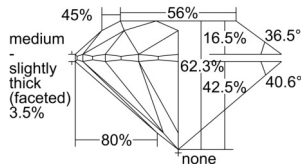

GIA®

FACSIMILE

GIA REPORT 1507278355

Verify this report at GIA.edu

GIA NATURAL DIAMOND DOSSIER®

August 27, 2024
GIA Report Number 1507278355
Shape and Cutting Style ..... Round Brilliant
Measurements ..... 4.54 - 4.57 x 2.84 mm

GRADING RESULTS

Carat Weight ..... 0.36 carat
Color Grade I
Clarity Grade S11
Cut Grade ..... Excellent

ADDITIONAL GRADING INFORMATION

Polish ..... Excellent
Symmetry ..... Very Good
Fluorescence ..... None
Clarity Characteristics ..... Cloud, Crystal
Inscription(s): GIA 1507278355

PROPORTIONS

Profile to actual proportions