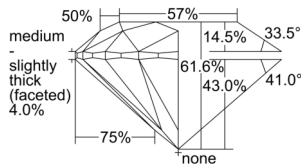

GIA®

FACSIMILE

GIA REPORT 1507279146

Verify this report at GIA.edu

GIA NATURAL DIAMOND DOSSIER®

August 29, 2024
GIA Report Number 1507279146
Shape and Cutting Style ..... Round Brilliant
Measurements ..... 4.54 - 4.57 x 2.81 mm

GRADING RESULTS

Carat Weight ..... 0.35 carat
Color Grade ..... E
Clarity Grade S11
Cut Grade ..... Excellent

ADDITIONAL GRADING INFORMATION

Polish ..... Excellent
Symmetry ..... Excellent
Fluorescence ..... None
Clarity Characteristics ..... Cloud, Crystal
Inscription(s): GIA 1507279146

PROPORTIONS

Profile to actual proportions

GRADING SCALES

GIA COLOR SCALE	GIA CLARITY SCALE	GIA CUT SCALE	
D	FLAWLESS	EXCELLENT	
E	INTERNALLY FLAWLESS		
F		VVS₁	VERY GOOD
G	VVS₂		
H	VS₁	GOOD	
I	VS₂		
J	S1₁	FAIR	
K	S1₂		
L	I₁	POOR	
M	I₂		
N	I₃		
O			
P			
Q			
R			
S			
T			
U			
V			
W			
X			
Y			
Z