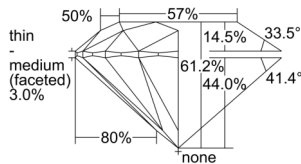

GIA®

FACSIMILE

GIA REPORT 1507279165

Verify this report at GIA.edu

GIA NATURAL DIAMOND DOSSIER®

August 26, 2024
GIA Report Number 1507279165
Shape and Cutting Style ..... Round Brilliant
Measurements ..... 5.74 - 5.77 x 3.52 mm

GRADING RESULTS

Carat Weight ..... 0.70 carat
Color Grade ..... E
Clarity Grade VVS1
Cut Grade ..... Excellent

ADDITIONAL GRADING INFORMATION

Polish ..... Excellent
Symmetry ..... Excellent
Fluorescence ..... Medium Blue
Clarity Characteristics ..... Pinpoint
Inscription(s): GIA 1507279165

PROPORTIONS

Profile to actual proportions

GRADING SCALES

GIA COLOR SCALE	GIA CLARITY SCALE	GIA CUT SCALE	
D	FLAWLESS	EXCELLENT	
E	INTERNALLY FLAWLESS		
F		VVS₁	VERY GOOD
G	VVS₂		
H	VS₁	GOOD	
I	VS₂		
J	SI₁	FAIR	
K	SI₂		
L	I₁	POOR	
M			
N			
O	I₂		
P			
Q			
R	I₃		
S			
T			
U			
V			
W			
X			
Y			
Z