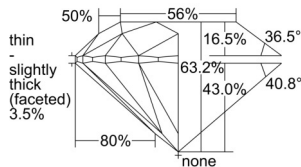

GIA®

FACSIMILE

GIA REPORT 1507294299

Verify this report at GIA.edu

GIA NATURAL DIAMOND DOSSIER®

August 28, 2024
GIA Report Number 1507294299
Shape and Cutting Style ..... Round Brilliant
Measurements ..... 4.66 - 4.70 x 2.95 mm

GRADING RESULTS

Carat Weight ..... 0.40 carat
Color Grade ..... D
Clarity Grade VS1
Cut Grade ..... Excellent

ADDITIONAL GRADING INFORMATION

Polish ..... Excellent
Symmetry ..... Very Good
Fluorescence ..... None
Clarity Characteristics..... Indented Natural, Pinpoint
Inscription(s): GIA 1507294299

PROPORTIONS

Profile to actual proportions