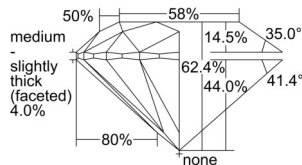

GIA®

FACSIMILE

GIA REPORT 1507302231

Verify this report at GIA.edu

GIA NATURAL DIAMOND DOSSIER®

August 28, 2024
GIA Report Number 1507302231
Shape and Cutting Style ..... Round Brilliant
Measurements ..... 4.52 - 4.56 x 2.83 mm

GRADING RESULTS

Carat Weight ..... 0.36 carat
Color Grade ..... F
Clarity Grade SI2
Cut Grade ..... Excellent

ADDITIONAL GRADING INFORMATION

Polish ..... Excellent
Symmetry ..... Excellent
Fluorescence ..... None
Clarity Characteristics ..... Crystal
Inscription(s): GIA 1507302231

PROPORTIONS

Profile to actual proportions

GRADING SCALES

GIA COLOR SCALE	GIA CLARITY SCALE	GIA CUT SCALE	
D	FLAWLESS	EXCELLENT	
E	INTERNALLY FLAWLESS		
F		VVS₁	VERY GOOD
G	VVS₂		
H	VS₁	GOOD	
I	VS₂		
J	SI₁	FAIR	
K	SI₂		
L	I₁	POOR	
M	I₂		
N	I₃		
O			
P			
Q			
R			
S			
T			
U			
V			
W			
X			
Y			
Z