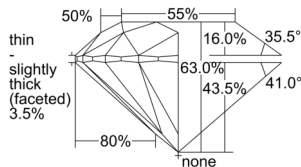

GIA®

FACSIMILE

GIA REPORT 1507303261

Verify this report at gia.edu

GIA NATURAL DIAMOND DOSSIER®

August 28, 2024
GIA Report Number 1507303261
Shape and Cutting Style ..... Round Brilliant
Measurements ..... 4.50 - 4.52 x 2.84 mm

GRADING RESULTS

Carat Weight ..... 0.35 carat
Color Grade ..... F
Clarity Grade VS2
Cut Grade ..... Excellent

ADDITIONAL GRADING INFORMATION

Polish ..... Excellent
Symmetry ..... Excellent
Fluorescence ..... None
Clarity Characteristics..... Cloud, Crystal, Cavity
Inspection(s): GIA 1507303261

PROPORTIONS

Profile to actual proportions

GRADING SCALES

GIA COLOR SCALE	GIA CLARITY SCALE	GIA CUT SCALE	
D	FLAWLESS	EXCELLENT	
E	INTERNALLY FLAWLESS		
F		VVS₁	VERY GOOD
G	VVS₂		
H	VS₁	GOOD	
I	VS₂		
J	SI₁	FAIR	
K	SI₂		
L	I₁	POOR	
M	I₂		
N	I₃		
O			
P			
Q			
R			
S			
T			
U			
V			
W			
X			
Y			
Z