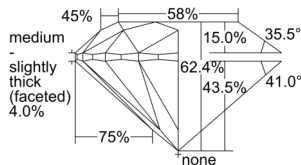

GIA®

FACSIMILE

GIA REPORT 1507303440

Verify this report at GIA.edu

GIA NATURAL DIAMOND DOSSIER®

August 29, 2024
GIA Report Number 1507303440
Shape and Cutting Style ..... Round Brilliant
Measurements ..... 5.66 - 5.67 x 3.54 mm

GRADING RESULTS

Carat Weight ..... 0.70 carat
Color Grade ..... G
Clarity Grade S11
Cut Grade ..... Excellent

ADDITIONAL GRADING INFORMATION

Polish ..... Excellent
Symmetry ..... Excellent
Fluorescence ..... None
Clarity Characteristics..... Cloud, Crystal, Feather
Inspection(s): GIA 1507303440

PROPORTIONS

Profile to actual proportions