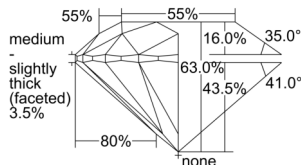

GIA®

FACSIMILE

GIA REPORT 1507304660

Verify this report at GIA.edu

GIA NATURAL DIAMOND DOSSIER®

August 28, 2024
GIA Report Number 1507304660
Shape and Cutting Style ..... Round Brilliant
Measurements ..... 4.29 - 4.33 x 2.71 mm

GRADING RESULTS

Carat Weight ..... 0.31 carat
Color Grade I
Clarity Grade S11
Cut Grade ..... Excellent

ADDITIONAL GRADING INFORMATION

Polish ..... Excellent
Symmetry ..... Excellent
Fluorescence ..... None
Clarity Characteristics ..... Cloud, Feather
Inscription(s): GIA 1507304660

PROPORTIONS

Profile to actual proportions

GRADING SCALES

GIA COLOR SCALE

COLOREDNESS	D
	E
	F
	G
	H
	I
	J
NEAR COLORLESS	K
	L
Faint	M
	N
	O
	P
Very Light	Q
	R
	S
	T
	U
	V
Light	W
	X
	Y
	Z

GIA CLARITY SCALE

VERY VERY SLIGHTLY INCLUDED	FLAWLESS
	INTERNALLY FLAWLESS
VERY SLIGHTLY INCLUDED	VVS₁
	VVS₂
SLIGHTLY INCLUDED	VS₁
	VS₂
INCLUDED	SI₁
	SI₂
	I₁
	I₂
	I₃

GIA CUT SCALE

EXCELLENT	VERY GOOD	GOOD	FAIR	POOR