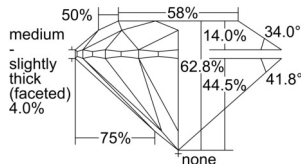

GIA®

FACSIMILE

GIA REPORT 1507306820

Verify this report at GIA.edu

GIA NATURAL DIAMOND DOSSIER®

August 29, 2024
GIA Report Number 1507306820
Shape and Cutting Style ..... Round Brilliant
Measurements ..... 4.69 - 4.74 x 2.96 mm

GRADING RESULTS

Carat Weight ..... 0.40 carat
Color Grade ..... F
Clarity Grade S11
Cut Grade ..... Excellent

ADDITIONAL GRADING INFORMATION

Polish ..... Excellent
Symmetry ..... Very Good
Fluorescence ..... None
Clarity Characteristics ..... Cloud, Crystal
Inscription(s): GIA 1507306820

PROPORTIONS

Profile to actual proportions

GRADING SCALES

GIA COLOR SCALE	GIA CLARITY SCALE	GIA CUT SCALE	
D	FLAWLESS	EXCELLENT	
E	INTERNALLY FLAWLESS		
F		VVS₁	VERY GOOD
G	VVS₂		
H	VS₁	GOOD	
I	VS₂		
J	S1₁	FAIR	
K	S1₂		
L	I₁	POOR	
M	I₂		
N	I₃		
O			
P			
Q			
R			
S			
T			
U			
V			
W			
X			
Y			
Z