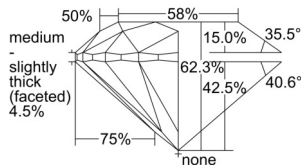

GIA®

FACSIMILE

GIA REPORT 1507307445

Verify this report at GIA.edu

GIA NATURAL DIAMOND DOSSIER®

August 28, 2024
GIA Report Number 1507307445
Shape and Cutting Style ..... Round Brilliant
Measurements ..... 4.24 - 4.27 x 2.65 mm

GRADING RESULTS

Carat Weight ..... 0.30 carat
Color Grade ..... F
Clarity Grade VS1
Cut Grade ..... Very Good

ADDITIONAL GRADING INFORMATION

Polish ..... Excellent
Symmetry ..... Very Good
Fluorescence ..... None
Clarity Characteristics..... Crystal, Cloud, Pinpoint
Inspection(s): GIA 1507307445

PROPORTIONS

Profile to actual proportions

GRADING SCALES

GIA COLOR SCALE	GIA CLARITY SCALE	GIA CUT SCALE
D	FLAWLESS	EXCELLENT
E	INTERNALLY FLAWLESS	
F	VVS₁	VERY GOOD
G		
H	VVS₂	GOOD
I	VS₁	
J	VS₂	FAIR
K	SI₁	
L	SI₂	POOR
M	I₁	
N	I₂	
O	I₃	
P		
Q		
R		
S		
T		
U		
V		
W		
X		
Y		
Z