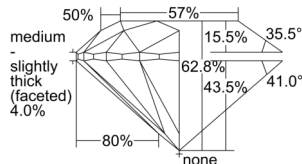

GIA®

FACSIMILE

GIA REPORT 1507307458

Verify this report at GIA.edu

GIA NATURAL DIAMOND DOSSIER®

August 28, 2024
GIA Report Number 1507307458
Shape and Cutting Style ..... Round Brilliant
Measurements ..... 4.80 - 4.83 x 3.02 mm

GRADING RESULTS

Carat Weight ..... 0.43 carat
Color Grade ..... E
Clarity Grade S11
Cut Grade ..... Excellent

ADDITIONAL GRADING INFORMATION

Polish ..... Excellent
Symmetry ..... Excellent
Fluorescence ..... None
Clarity Characteristics ..... Cloud, Crystal
Inscription(s): GIA 1507307458

PROPORTIONS

Profile to actual proportions