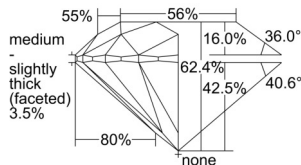

GIA®

FACSIMILE

GIA REPORT 1507323845

Verify this report at GIA.edu

GIA NATURAL DIAMOND DOSSIER®

August 30, 2024
GIA Report Number 1507323845
Shape and Cutting Style ..... Round Brilliant
Measurements ..... 4.69 - 4.71 x 2.93 mm

GRADING RESULTS

Carat Weight ..... 0.40 carat
Color Grade ..... H
Clarity Grade VS2
Cut Grade ..... Excellent

ADDITIONAL GRADING INFORMATION

Polish ..... Excellent
Symmetry ..... Excellent
Fluorescence ..... None
Clarity Characteristics ..... Cloud
Inscription(s): GIA 1507323845

PROPORTIONS

Profile to actual proportions

GRADING SCALES

GIA COLOR SCALE

COLOURESS	D
	E
	F
	G
	H
	I
	J
NEAR COLOURESS	K
	L
FAIN	M
	N
	O
	P
VERY LIGHT	Q
	R
	S
	T
	U
	V
	W
	X
	Y
LIGHT	Z

GIA CLARITY SCALE

VERY VERY SLIGHTLY INCLUDED	FLAWLESS
	INTERNALLY FLAWLESS
VERY SLIGHTLY INCLUDED	VVS₁
	VVS₂
SLIGHTLY INCLUDED	VS₁
	VS₂
INCLUDED	SI₁
	SI₂
	I₁
	I₂
	I₃

GIA CUT SCALE

EXCELLENT
VERY GOOD
GOOD
FAIR
POOR