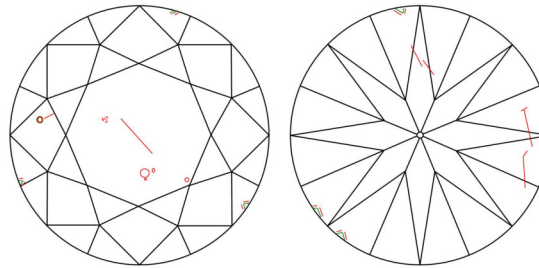

GIA NATURAL DIAMOND GRADING REPORT

September 02, 2024  
 GIA Report Number ..... 1507324836  
 Shape and Cutting Style ..... Round Brilliant  
 Measurements ..... 6.80 - 6.84 x 4.21 mm

GRADING RESULTS

Carat Weight ..... 1.20 carat  
 Color Grade ..... G  
 Clarity Grade ..... SI2  
 Cut Grade ..... Excellent

PROPORTIONS

Profile to actual proportions

CLARITY CHARACTERISTICS

KEY TO SYMBOLS\*

- Feather
- Needle
- Crystal
- Indented Natural
- Knot
- Cloud

\* Red symbols denote internal characteristics (inclusions). Green or black symbols denote external characteristics (blemishes). Diagram is an approximate representation of the diamond, and symbols shown indicate type, position, and approximate size of clarity characteristics. All clarity characteristics may not be shown. Details of finish are not shown.