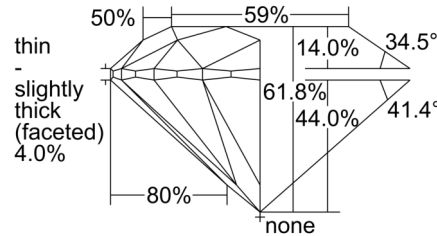

GIA NATURAL DIAMOND GRADING REPORT

September 02, 2024  
 GIA Report Number ..... 1507324836  
 Shape and Cutting Style ..... Round Brilliant  
 Measurements ..... 6.80 - 6.84 x 4.21 mm

GRADING RESULTS

Carat Weight ..... 1.20 carat  
 Color Grade ..... G  
 Clarity Grade ..... SI2  
 Cut Grade ..... Excellent

PROPORTIONS

Profile to actual proportions

CLARITY CHARACTERISTICS

KEY TO SYMBOLS\*

- Feather
- Needle
- Crystal
- Indented Natural
- Knot
- Cloud

\* Red symbols denote internal characteristics (inclusions). Green or black symbols denote external characteristics (blemishes). Diagram is an approximate representation of the diamond, and symbols shown indicate type, position, and approximate size of clarity characteristics. All clarity characteristics may not be shown. Details of finish are not shown.