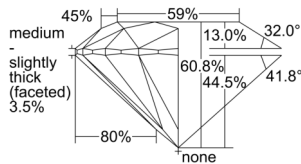

GIA®

FACSIMILE

GIA REPORT 1507329869

Verify this report at GIA.edu

GIA NATURAL DIAMOND DOSSIER®

September 02, 2024
GIA Report Number 1507329869
Shape and Cutting Style ..... Round Brilliant
Measurements ..... 4.55 - 4.58 x 2.78 mm

GRADING RESULTS

Carat Weight ..... 0.35 carat
Color Grade ..... E
Clarity Grade S11
Cut Grade ..... Excellent

ADDITIONAL GRADING INFORMATION

Polish ..... Excellent
Symmetry ..... Excellent
Fluorescence ..... None
Clarity Characteristics..... Crystal, Cloud, Feather
Inscription(s): GIA 1507329869

PROPORTIONS

Profile to actual proportions

GRADING SCALES

GIA COLOR SCALE	GIA CLARITY SCALE	GIA CUT SCALE
D	FLAWLESS	EXCELLENT
E	FLAWLESS	
F	INTERNALLY FLAWLESS	VERY GOOD
G	FLAWLESS	
H	VVS₁	GOOD
I	VVS₂	
J	VS₁	FAIR
K	VS₂	
L	S1₁	POOR
M	S1₂	
N	I₁	
O	I₂	
P	I₃	
Q		
R		
S		
T		
U		
V		
W		
X		
Y		
Z