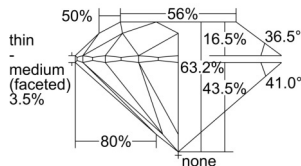

GIA®

FACSIMILE

GIA REPORT 1507334469

Verify this report at GIA.edu

GIA NATURAL DIAMOND DOSSIER®

September 03, 2024
GIA Report Number 1507334469
Shape and Cutting Style ..... Round Brilliant
Measurements ..... 5.05 - 5.07 x 3.20 mm

GRADING RESULTS

Carat Weight ..... 0.50 carat
Color Grade ..... F
Clarity Grade S11
Cut Grade ..... Excellent

ADDITIONAL GRADING INFORMATION

Polish ..... Excellent
Symmetry ..... Excellent
Fluorescence ..... None
Clarity Characteristics ..... Feather
Inscription(s): GIA 1507334469

PROPORTIONS

Profile to actual proportions