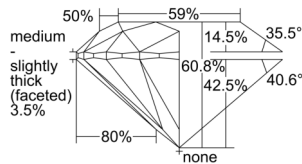

GIA®

FACSIMILE

GIA REPORT

1507334489

Verify this report at GIA.edu

GIA NATURAL DIAMOND DOSSIER®

September 03, 2024
GIA Report Number 1507334489
Shape and Cutting Style ..... Round Brilliant
Measurements ..... 4.30 - 4.33 x 2.63 mm

GRADING RESULTS

Carat Weight ..... 0.30 carat
Color Grade ..... G
Clarity Grade VVS2
Cut Grade ..... Excellent

ADDITIONAL GRADING INFORMATION

Polish ..... Excellent
Symmetry ..... Excellent
Fluorescence ..... Faint
Clarity Characteristics ..... Pinpoint
Inscription(s): GIA 1507334489

PROPORTIONS

Profile to actual proportions

GRADING SCALES

GIA COLOR SCALE

COLORLESS	D
	E
	F
	G
	H
	I
	J
NEAR COLORLESS	K
	L
FAIN	M
	N
	O
	P
VERY LIGHT	Q
	R
	S
	T
	U
	V
	W
	X
	Y
LIGHT	Z

GIA CLARITY SCALE

FLAWLESS	VERY VERY SLIGHTLY INCLUDED	I₁	
			I₂
INTERNALLY FLAWLESS	VERY SLIGHTLY INCLUDED	SI₁	
			SI₂
VVS₁	SLIGHTLY INCLUDED	I₁	
			I₂
VVS₂	SLIGHTLY INCLUDED	I₃	
VS₁	SLIGHTLY INCLUDED		
VS₂	SLIGHTLY INCLUDED		

GIA CUT SCALE

EXCELLENT
VERY GOOD
GOOD
FAIR
POOR