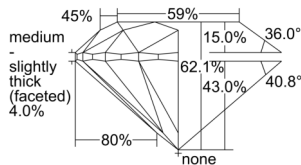

GIA®

FACSIMILE

GIA REPORT 1507335062

Verify this report at GIA.edu

GIA NATURAL DIAMOND DOSSIER®

September 03, 2024
GIA Report Number 1507335062
Shape and Cutting Style ..... Round Brilliant
Measurements ..... 4.87 - 4.90 x 3.03 mm

GRADING RESULTS

Carat Weight ..... 0.45 carat
Color Grade ..... D
Clarity Grade VS1
Cut Grade ..... Excellent

ADDITIONAL GRADING INFORMATION

Polish ..... Excellent
Symmetry ..... Excellent
Fluorescence ..... None
Clarity Characteristics ..... Feather, Cloud, Pinpoint
Inscription(s): GIA 1507335062

PROPORTIONS

Profile to actual proportions

GRADING SCALES

GIA COLOR SCALE	GIA CLARITY SCALE	GIA CUT SCALE	
D	FLAWLESS	EXCELLENT	
E	INTERNALLY FLAWLESS		
F		VVS₁	VERY GOOD
G	VVS₂		
H	VS₁	GOOD	
I	VS₂		
J	SI₁	FAIR	
K	SI₂		
L	I₁	POOR	
M	I₂		
N	I₃		
O			
P			
Q			
R			
S			
T			
U			
V			
W			
X			
Y			
Z