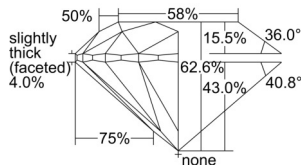

GIA®

FACSIMILE

GIA REPORT 1507343055

Verify this report at GIA.edu

GIA NATURAL DIAMOND DOSSIER®

September 05, 2024
GIA Report Number 1507343055
Shape and Cutting Style ..... Round Brilliant
Measurements ..... 5.84 - 5.88 x 3.67 mm

GRADING RESULTS

Carat Weight ..... 0.79 carat
Color Grade ..... H
Clarity Grade VS1
Cut Grade ..... Excellent

ADDITIONAL GRADING INFORMATION

Polish ..... Excellent
Symmetry ..... Excellent
Fluorescence ..... None
Clarity Characteristics..... Crystal, Cloud, Pinpoint
Inscription(s): GIA 1507343055

PROPORTIONS

Profile to actual proportions

GRADING SCALES

GIA COLOR SCALE	GIA CLARITY SCALE	GIA CUT SCALE
COLOURLESS	FLAWLESS	EXCELLENT
D	INTERNALLY FLAWLESS	
E	VVS₁	VERY GOOD
F		
G	VS₁	GOOD
H		
I	SI₁	FAIR
J		
K	I₁	POOR
L		
M	I₂	
N		
O	I₃	
P		
Q		
R		
S		
T		
U		
V		
W		
X		
Y		
Z