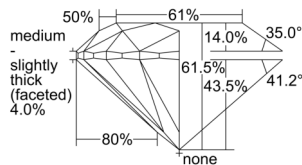

GIA®

FACSIMILE

GIA REPORT 1507349456

Verify this report at GIA.edu

GIA NATURAL DIAMOND DOSSIER®

September 04, 2024
GIA Report Number 1507349456
Shape and Cutting Style ..... Round Brilliant
Measurements ..... 4.74 - 4.76 x 2.92 mm

GRADING RESULTS

Carat Weight ..... 0.41 carat
Color Grade ..... F
Clarity Grade VS1
Cut Grade ..... Excellent

ADDITIONAL GRADING INFORMATION

Polish ..... Excellent
Symmetry ..... Excellent
Fluorescence ..... None
Clarity Characteristics..... Crystal, Feather, Pinpoint, Needle
Inscription(s): GIA 1507349456

PROPORTIONS

Profile to actual proportions

GRADING SCALES

GIA COLOR SCALE	GIA CLARITY SCALE	GIA CUT SCALE	
D	FLAWLESS	EXCELLENT	
E	INTERNALLY FLAWLESS		
F		VVS₁	VERY GOOD
G	VVS₂		
H	VS₁	GOOD	
I	VS₂		
J	SI₁	FAIR	
K	SI₂		
L	I₁	POOR	
M	I₂		
N	I₃		
O			
P			
Q			
R			
S			
T			
U			
V			
W			
X			
Y			
Z