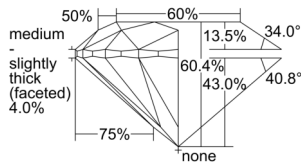

GIA®

FACSIMILE

GIA REPORT 1507354730

Verify this report at GIA.edu

GIA NATURAL DIAMOND DOSSIER®

September 04, 2024
GIA Report Number 1507354730
Shape and Cutting Style ..... Round Brilliant
Measurements ..... 5.29 - 5.31 x 3.20 mm

GRADING RESULTS

Carat Weight ..... 0.56 carat
Color Grade ..... G
Clarity Grade VS2
Cut Grade ..... Excellent

ADDITIONAL GRADING INFORMATION

Polish ..... Excellent
Symmetry ..... Excellent
Fluorescence ..... None
Clarity Characteristics ..... Crystal, Cloud
Inscription(s): GIA 1507354730

PROPORTIONS

Profile to actual proportions

GRADING SCALES

GIA COLOR SCALE	GIA CLARITY SCALE	GIA CUT SCALE	
D	FLAWLESS	EXCELLENT	
E	INTERNALLY FLAWLESS		
F		VVS₁	VERY GOOD
G	VVS₂		
H	VS₁	GOOD	
I	VS₂		
J	SI₁	FAIR	
K	SI₂		
L	I₁	POOR	
M	I₂		
N	I₃		
O			
P			
Q			
R			
S			
T			
U			
V			
W			
X			
Y			
Z