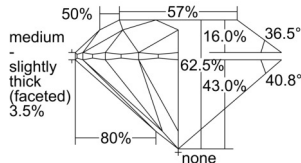

GIA®

FACSIMILE

GIA REPORT

1507358586

Verify this report at GIA.edu

GIA NATURAL DIAMOND DOSSIER®

September 06, 2024
GIA Report Number 1507358586
Shape and Cutting Style ..... Round Brilliant
Measurements ..... 4.51 - 4.53 x 2.83 mm

GRADING RESULTS

Carat Weight ..... 0.35 carat
Color Grade ..... F
Clarity Grade S11
Cut Grade ..... Excellent

ADDITIONAL GRADING INFORMATION

Polish ..... Excellent
Symmetry ..... Excellent
Fluorescence ..... None
Clarity Characteristics ..... Cloud, Crystal, Feather
Inscription(s): GIA 1507358586

PROPORTIONS

Profile to actual proportions