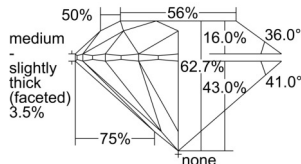

GIA®

FACSIMILE

GIA REPORT 1507358664

Verify this report at GIA.edu

GIA NATURAL DIAMOND DOSSIER®

September 04, 2024
GIA Report Number 1507358664
Shape and Cutting Style ..... Round Brilliant
Measurements ..... 5.07 - 5.11 x 3.19 mm

GRADING RESULTS

Carat Weight ..... 0.51 carat
Color Grade ..... E
Clarity Grade S11
Cut Grade ..... Excellent

ADDITIONAL GRADING INFORMATION

Polish ..... Excellent
Symmetry ..... Excellent
Fluorescence ..... None
Clarity Characteristics ..... Feather
Inscription(s): GIA 1507358664

PROPORTIONS

Profile to actual proportions