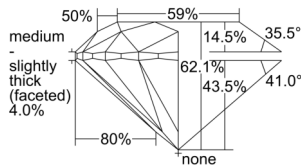

GIA®

FACSIMILE

GIA REPORT 1507362511

Verify this report at GIA.edu

GIA NATURAL DIAMOND DOSSIER®

September 05, 2024
GIA Report Number 1507362511
Shape and Cutting Style ..... Round Brilliant
Measurements ..... 5.05 - 5.09 x 3.15 mm

GRADING RESULTS

Carat Weight ..... 0.50 carat
Color Grade ..... E
Clarity Grade VS1
Cut Grade ..... Excellent

ADDITIONAL GRADING INFORMATION

Polish ..... Excellent
Symmetry ..... Excellent
Fluorescence ..... None
Clarity Characteristics ..... Crystal, Cloud, Pinpoint
Inscription(s): GIA 1507362511

PROPORTIONS

Profile to actual proportions

GRADING SCALES

GIA COLOR SCALE	GIA CLARITY SCALE	GIA CUT SCALE	
D	FLAWLESS	EXCELLENT	
E	INTERNALLY FLAWLESS		
F		VVS₁	VERY GOOD
G	VVS₂		
H	VS₁	GOOD	
I	VS₂		
J	SI₁	FAIR	
K	SI₂		
L	I₁	POOR	
M			
N			
O	I₂		
P			
Q			
R	I₃		
S			
T			
U			
V			
W			
X			
Y			
Z