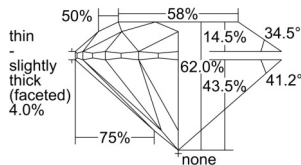

GIA®

FACSIMILE

GIA REPORT

1507369523

Verify this report at GIA.edu

GIA NATURAL DIAMOND DOSSIER®

September 06, 2024
GIA Report Number 1507369523
Shape and Cutting Style ..... Round Brilliant
Measurements ..... 4.27 - 4.29 x 2.65 mm

GRADING RESULTS

Carat Weight ..... 0.30 carat
Color Grade ..... E
Clarity Grade VS1
Cut Grade ..... Excellent

ADDITIONAL GRADING INFORMATION

Polish ..... Excellent
Symmetry ..... Excellent
Fluorescence ..... None
Clarity Characteristics..... Crystal, Feather, Pinpoint, Indented
Natural

Inscription(s): GIA 1507369523

PROPORTIONS

Profile to actual proportions

GRADING SCALES

GIA COLOR SCALE	GIA CLARITY SCALE	GIA CUT SCALE	
D	FLAWLESS	EXCELLENT	
E	INTERNALLY FLAWLESS		
F		VVS₁	VERY GOOD
G	VVS₂		
H	VS₁	GOOD	
I	VS₂		
J	SI₁	FAIR	
K	SI₂		
L	I₁	POOR	
M	I₂		
N	I₃		
O			
P			
Q			
R			
S			
T			
U			
V			
W			
X			
Y			
Z