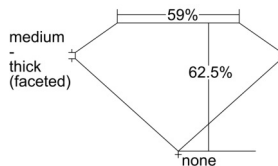

GIA®

FACSIMILE

GIA REPORT 1507372345

Verify this report at GIA.edu

GIA NATURAL DIAMOND DOSSIER®

September 06, 2024
GIA Report Number 1507372345
Shape and Cutting Style ..... Pear Brilliant
Measurements ..... 7.62 x 5.09 x 3.18 mm

GRADING RESULTS

Carat Weight ..... 0.71 carat
Color Grade ..... D
Clarity Grade VS1

ADDITIONAL GRADING INFORMATION

Polish ..... Very Good
Symmetry ..... Very Good
Fluorescence ..... Medium Blue
Clarity Characteristics ..... Crystal, Pinpoint
Inscription(s): GIA 1507372345

PROPORTIONS

Profile not to actual proportions

GRADING SCALES

GIA COLOR SCALE		GIA CLARITY SCALE			
COLORLESS	D	NEAR COLORLESS	FLAWLESS		
	E		INTERNALLY FLAWLESS		
	F		VERY VERY SLIGHTLY INCLUDED	VVS₁	
	G			VVS₂	
	H		VERY SLIGHTLY INCLUDED	VS₁	
	I			VS₂	
	J			SLIGHTLY INCLUDED	SI₁
	K		SI₂		
	FANT		L	LIGHT	I₁
			M		I₂
N		I₃			
O					
P					
Q					
R					
S