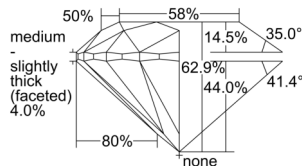

GIA®

FACSIMILE

GIA REPORT 1507384838

Verify this report at GIA.edu

GIA NATURAL DIAMOND DOSSIER®

September 10, 2024
GIA Report Number 1507384838
Shape and Cutting Style ..... Round Brilliant
Measurements ..... 5.33 - 5.38 x 3.37 mm

GRADING RESULTS

Carat Weight ..... 0.60 carat
Color Grade ..... H
Clarity Grade VS1
Cut Grade ..... Excellent

ADDITIONAL GRADING INFORMATION

Polish ..... Excellent
Symmetry ..... Excellent
Fluorescence ..... None
Clarity Characteristics..... Feather, Cloud, Pinpoint, Indented
Natural

Inscription(s): GIA 1507384838

PROPORTIONS

Profile to actual proportions

GRADING SCALES

GIA COLOR SCALE

COLOREDNESS	D
	E
	F
	G
	H
	I
	J
NEAR COLORLESS	K
	L
Faint	M
	N
	O
	P
Very Light	Q
	R
	S
	T
	U
	V
Light	W
	X
	Y
	Z

GIA CLARITY SCALE

FLAWLESS	INTERNAL FLAWLESS	
		FLAWLESS
VERY VERY SLIGHTLY INCLUDED	VVS₁	
	VVS₂	
VERY SLIGHTLY INCLUDED	VS₁	
	VS₂	
SLIGHTLY INCLUDED	SI₁	
	SI₂	
INCLUDED	I₁	
	I₂	
	I₃	

GIA CUT SCALE

EXCELLENT
VERY GOOD
GOOD
FAIR
POOR