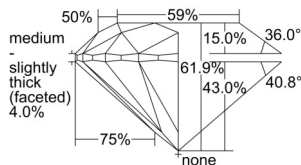

GIA®

FACSIMILE

GIA REPORT 1507386879

Verify this report at GIA.edu

GIA NATURAL DIAMOND DOSSIER®

September 10, 2024
GIA Report Number 1507386879
Shape and Cutting Style ..... Round Brilliant
Measurements ..... 4.26 - 4.29 x 2.65 mm

GRADING RESULTS

Carat Weight ..... 0.30 carat
Color Grade ..... K
Clarity Grade VVS1
Cut Grade ..... Excellent

ADDITIONAL GRADING INFORMATION

Polish ..... Excellent
Symmetry ..... Excellent
Fluorescence ..... None
Clarity Characteristics....Internal Graining, Feather, Etch Channel
Inscription(s): GIA 1507386879

PROPORTIONS

Profile to actual proportions

GRADING SCALES

GIA COLOR SCALE	GIA CLARITY SCALE	GIA CUT SCALE
COLOURLESS	FLAWLESS	EXCELLENT
D	INTERNALLY FLAWLESS	
E	VVS₁	VERY GOOD
F		
G	VVS₂	
H	VS₁	GOOD
I		
J	VS₂	
K	SI₁	FAIR
L		
M	SI₂	
N	I₁	POOR
O		
P	I₂	
Q	I₃	
R		
S		
T		
U		
V		
W		
X		
Y		
Z