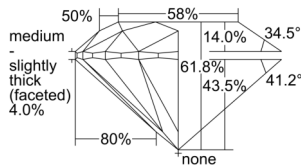

GIA®

FACSIMILE

GIA REPORT 1507392949

Verify this report at GIA.edu

GIA NATURAL DIAMOND DOSSIER®

September 11, 2024
GIA Report Number 1507392949
Shape and Cutting Style ..... Round Brilliant
Measurements ..... 4.52 - 4.54 x 2.80 mm

GRADING RESULTS

Carat Weight ..... 0.35 carat
Color Grade ..... F
Clarity Grade VS1
Cut Grade ..... Excellent

ADDITIONAL GRADING INFORMATION

Polish ..... Excellent
Symmetry ..... Excellent
Fluorescence ..... None
Clarity Characteristics ..... Crystal, Cloud, Pinpoint
Inscription(s): GIA 1507392949

PROPORTIONS

Profile to actual proportions

GRADING SCALES

GIA COLOR SCALE	GIA CLARITY SCALE	GIA CUT SCALE	
D	FLAWLESS	EXCELLENT	
E	INTERNALLY FLAWLESS		
F		VVS₁	VERY GOOD
G	VVS₂		
H	VS₁	GOOD	
I	VS₂		
J	SI₁	FAIR	
K	SI₂		
L	I₁	POOR	
M	I₂		
N	I₃		
O			
P			
Q			
R			
S			
T			
U			
V			
W			
X			
Y			
Z