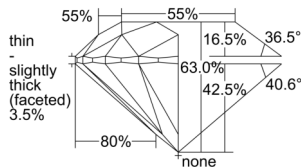

GIA®

FACSIMILE

GIA REPORT 1507395470

Verify this report at GIA.edu

GIA NATURAL DIAMOND DOSSIER®

September 11, 2024
GIA Report Number 1507395470
Shape and Cutting Style ..... Round Brilliant
Measurements ..... 5.79 - 5.83 x 3.66 mm

GRADING RESULTS

Carat Weight ..... 0.76 carat
Color Grade ..... H
Clarity Grade S11
Cut Grade ..... Excellent

ADDITIONAL GRADING INFORMATION

Polish ..... Excellent
Symmetry ..... Excellent
Fluorescence ..... None
Clarity Characteristics..... Crystal, Feather
Inscription(s): GIA 1507395470

PROPORTIONS

Profile to actual proportions