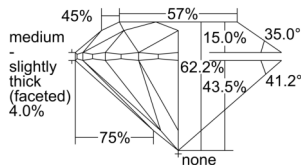

GIA®

FACSIMILE

GIA REPORT 1507407295

Verify this report at GIA.edu

GIA NATURAL DIAMOND DOSSIER®

September 12, 2024
GIA Report Number 1507407295
Shape and Cutting Style ..... Round Brilliant
Measurements ..... 5.11 - 5.13 x 3.19 mm

GRADING RESULTS

Carat Weight ..... 0.51 carat
Color Grade ..... D
Clarity Grade S11
Cut Grade ..... Excellent

ADDITIONAL GRADING INFORMATION

Polish ..... Excellent
Symmetry ..... Excellent
Fluorescence ..... None
Clarity Characteristics ..... Cloud, Needle
Inscription(s): GIA 1507407295

PROPORTIONS

Profile to actual proportions

GRADING SCALES

GIA COLOR SCALE	GIA CLARITY SCALE	GIA CUT SCALE	
D	FLAWLESS	EXCELLENT	
E	INTERNALLY FLAWLESS		
F		VVS₁	VERY GOOD
G	VVS₂		
H	VS₁	GOOD	
I	VS₂		
J	S1₁	FAIR	
K	S1₂		
L	I₁	POOR	
M	I₂		
N	I₃		
O			
P			
Q			
R			
S			
T			
U			
V			
W			
X			
Y			
Z