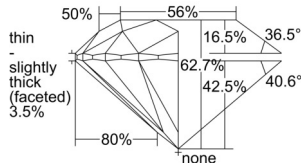

GIA®

FACSIMILE

GIA REPORT 1507414053

Verify this report at GIA.edu

GIA NATURAL DIAMOND DOSSIER®

September 13, 2024
GIA Report Number 1507414053
Shape and Cutting Style ..... Round Brilliant
Measurements ..... 5.94 - 5.97 x 3.73 mm

GRADING RESULTS

Carat Weight ..... 0.81 carat
Color Grade ..... G
Clarity Grade S11
Cut Grade ..... Excellent

ADDITIONAL GRADING INFORMATION

Polish ..... Excellent
Symmetry ..... Excellent
Fluorescence ..... None
Clarity Characteristics ..... Cloud, Crystal, Feather
Inscription(s): GIA 1507414053

PROPORTIONS

Profile to actual proportions