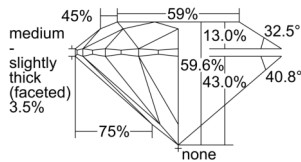

GIA®

FACSIMILE

GIA REPORT 1507414144

Verify this report at GIA.edu

GIA NATURAL DIAMOND DOSSIER®

September 12, 2024
GIA Report Number 1507414144
Shape and Cutting Style ..... Round Brilliant
Measurements ..... 5.01 - 5.04 x 3.00 mm

GRADING RESULTS

Carat Weight ..... 0.46 carat
Color Grade ..... D
Clarity Grade S11
Cut Grade ..... Excellent

ADDITIONAL GRADING INFORMATION

Polish ..... Excellent
Symmetry ..... Excellent
Fluorescence ..... Faint
Clarity Characteristics ..... Feather
Inscription(s): GIA 1507414144

PROPORTIONS

Profile to actual proportions

GRADING SCALES

GIA COLOR SCALE	GIA CLARITY SCALE	GIA CUT SCALE	
D	FLAWLESS	EXCELLENT	
E	INTERNALLY FLAWLESS		
F		VVS₁	VERY GOOD
G	VVS₂		
H	VS₁	GOOD	
I	VS₂		
J	S1₁	FAIR	
K	S1₂		
L	I₁	POOR	
M	I₂		
N	I₃		
O			
P			
Q			
R			
S			
T			
U			
V			
W			
X			
Y			
Z