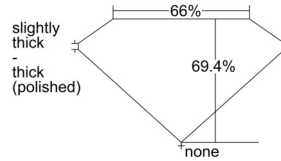

GIA®

FACSIMILE

GIA REPORT 1507420762

Verify this report at GIA.edu

GIA NATURAL DIAMOND DOSSIER®

September 16, 2024
GIA Report Number 1507420762
Shape and Cutting Style ..... **Cut-Cornered Rectangular Modified Brilliant**
Measurements ..... 4.66 x 3.50 x 2.43 mm

GRADING RESULTS

Carat Weight ..... 0.33 carat
Color Grade ..... D
Clarity Grade VVS1

ADDITIONAL GRADING INFORMATION

Polish ..... Excellent
Symmetry ..... Excellent
Fluorescence ..... None
Clarity Characteristics ..... Cloud, Pinpoint
Inscription(s): GIA 1507420762

PROPORTIONS

Profile not to actual proportions

GRADING SCALES

GIA COLOR SCALE		GIA CLARITY SCALE			
COLORLESS	D	VERY VERY SLIGHTLY INCLUDED	FLAWLESS		
	E		INTERNALLY FLAWLESS		
	F	VERY SLIGHTLY INCLUDED	VVS₁		
	G		VVS₂		
	H		VS₁		
	NEAR COLORLESS	I	SLIGHTLY INCLUDED	VS₂	
		J		SI₁	
		FAINT	K	INCLUDED	SI₂
			L		I₁
			M		I₂
VERT LIGHT	N	LIGHT	I₃		
	O				
	P				
	Q				
	R				
	S				
	T