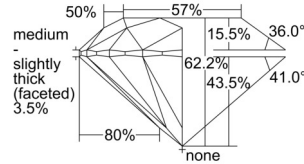

GIA®

FACSIMILE

GIA REPORT 1507423359

Verify this report at GIA.edu

GIA NATURAL DIAMOND DOSSIER®

September 16, 2024
GIA Report Number 1507423359
Shape and Cutting Style ..... Round Brilliant
Measurements ..... 4.93 - 4.96 x 3.08 mm

GRADING RESULTS

Carat Weight ..... 0.46 carat
Color Grade ..... E
Clarity Grade VS2
Cut Grade ..... Excellent

ADDITIONAL GRADING INFORMATION

Polish ..... Excellent
Symmetry ..... Excellent
Fluorescence ..... None
Clarity Characteristics ..... Cloud
Inscription(s): GIA 1507423359

PROPORTIONS

Profile to actual proportions

GRADING SCALES

GIA COLOR SCALE	GIA CLARITY SCALE	GIA CUT SCALE	
D	FLAWLESS	EXCELLENT	
E	INTERNALLY FLAWLESS		
F		VVS₁	VERY GOOD
G	VVS₂		
H	VS₁	GOOD	
I	VS₂		
J	SI₁	FAIR	
K	SI₂		
L	I₁	POOR	
M	I₂		
N	I₃		
O			
P			
Q			
R			
S			
T			
U			
V			
W			
X			
Y			
Z