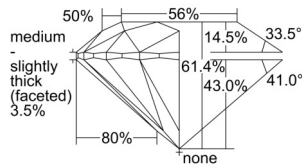

GIA®

FACSIMILE

GIA REPORT 1507443575

Verify this report at GIA.edu

GIA NATURAL DIAMOND DOSSIER®

September 20, 2024
GIA Report Number 1507443575
Shape and Cutting Style ..... Round Brilliant
Measurements ..... 4.51 - 4.54 x 2.78 mm

GRADING RESULTS

Carat Weight ..... 0.35 carat
Color Grade ..... F
Clarity Grade VS1
Cut Grade ..... Excellent

ADDITIONAL GRADING INFORMATION

Polish ..... Excellent
Symmetry ..... Excellent
Fluorescence ..... None
Clarity Characteristics..... Crystal, Feather, Cloud, Pinpoint
Inscription(s): GIA 1507443575

PROPORTIONS

Profile to actual proportions

GRADING SCALES

GIA COLOR SCALE	GIA CLARITY SCALE	GIA CUT SCALE	
D	FLAWLESS	EXCELLENT	
E	INTERNALLY FLAWLESS		
F		VVS₁	VERY GOOD
G	VVS₂		
H	VS₁	GOOD	
I	VS₂		
J	SI₁	FAIR	
K	SI₂		
L	I₁	POOR	
M			
N			
O	I₂		
P			
Q			
R	I₃		
S			
T			
U			
V			
W			
X			
Y			
Z