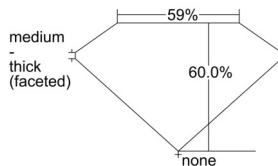

GIA®

FACSIMILE

GIA REPORT 1507454740

Verify this report at GIA.edu

GIA NATURAL DIAMOND DOSSIER®

September 19, 2024
GIA Report Number 1507454740
Shape and Cutting Style ..... Marquise Brilliant
Measurements ..... 8.32 x 4.14 x 2.49 mm

GRADING RESULTS

Carat Weight ..... 0.50 carat
Color Grade ..... F
Clarity Grade VS2

ADDITIONAL GRADING INFORMATION

Polish ..... Excellent
Symmetry ..... Very Good
Fluorescence ..... None
Clarity Characteristics ..... Crystal
Inscription(s): GIA 1507454740

PROPORTIONS

Profile not to actual proportions

GRADING SCALES

GIA COLOR SCALE		GIA CLARITY SCALE			
COLORLESS	D	VERY VERY SLIGHTLY INCLUDED	FLAWLESS		
	E		INTERNALLY FLAWLESS		
	F	VERY SLIGHTLY INCLUDED	VVS₁		
	G		VVS₂		
	H		VS₁		
	NEAR COLORLESS	I	SLIGHTLY INCLUDED	VS₂	
		J		SI₁	
		FAINT	K	INCLUDED	SI₂
			L		I₁
			M		I₂
N			I₃		
VERT LIGHT	O				
	P				
	Q				
	R				
	LIGHT	S			
		T			
U					
V					
	W				
	X				
	Y				
	Z