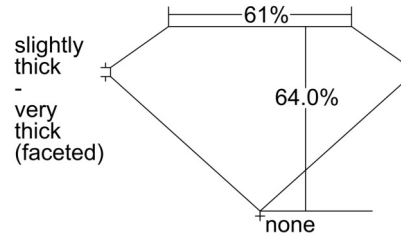

PROPORTIONS

Profile not to actual proportions