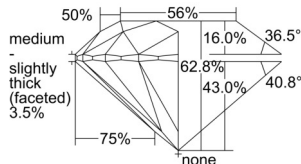

GIA®

FACSIMILE

GIA REPORT 1507469079

Verify this report at GIA.edu

GIA NATURAL DIAMOND DOSSIER®

September 20, 2024
GIA Report Number 1507469079
Shape and Cutting Style ..... Round Brilliant
Measurements ..... 5.04 - 5.07 x 3.17 mm

GRADING RESULTS

Carat Weight ..... 0.50 carat
Color Grade ..... G
Clarity Grade S11
Cut Grade ..... Excellent

ADDITIONAL GRADING INFORMATION

Polish ..... Excellent
Symmetry ..... Excellent
Fluorescence ..... None
Clarity Characteristics ..... Crystal, Cloud, Feather
Inscription(s): GIA 1507469079

PROPORTIONS

Profile to actual proportions

GRADING SCALES

GIA COLOR SCALE	GIA CLARITY SCALE	GIA CUT SCALE	
D	FLAWLESS	EXCELLENT	
E	INTERNALLY FLAWLESS		
F		VVS₁	VERY GOOD
G	VVS₂		
H	VS₁	GOOD	
I	VS₂		
J	S1₁	FAIR	
K	S1₂		
L	I₁	POOR	
M	I₂		
N	I₃		
O			
P			
Q			
R			
S			
T			
U			
V			
W			
X			
Y			
Z