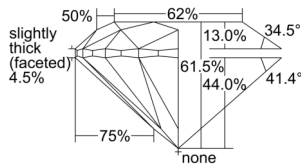

GIA®

FACSIMILE

GIA REPORT 1507470014

Verify this report at GIA.edu

GIA NATURAL DIAMOND DOSSIER®

September 23, 2024
GIA Report Number 1507470014
Shape and Cutting Style ..... Round Brilliant
Measurements ..... 5.06 - 5.08 x 3.11 mm

GRADING RESULTS

Carat Weight ..... 0.50 carat
Color Grade ..... E
Clarity Grade S11
Cut Grade ..... Excellent

ADDITIONAL GRADING INFORMATION

Polish ..... Excellent
Symmetry ..... Excellent
Fluorescence ..... None
Clarity Characteristics ..... Cloud, Feather, Crystal
Inspection(s): GIA 1507470014

PROPORTIONS

Profile to actual proportions