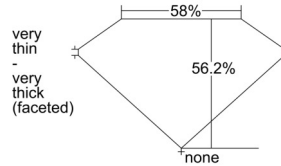

GIA®

FACSIMILE

GIA REPORT 1507470945

Verify this report at GIA.edu

GIA NATURAL DIAMOND DOSSIER®

September 20, 2024
GIA Report Number 1507470945
Shape and Cutting Style ..... Heart Brilliant
Measurements ..... 4.64 x 5.21 x 2.93 mm

GRADING RESULTS

Carat Weight ..... 0.41 carat
Color Grade ..... D
Clarity Grade VS1

ADDITIONAL GRADING INFORMATION

Polish ..... Excellent
Symmetry ..... Excellent
Fluorescence ..... None
Clarity Characteristics..... Crystal, Feather, Cavity, Pinpoint
Inscription(s): GIA 1507470945

PROPORTIONS

Profile not to actual proportions

GRADING SCALES

GIA COLOR SCALE		GIA CLARITY SCALE	
COLORLESS	D	VERY VERY SLIGHTLY INCLUDED	FLAWLESS
	E		INTERNALLY FLAWLESS
	F		VVS₁
	G		VVS₂
	H		VS₁
	I		VS₂
	J		SI₁
	K		SI₂
	L		I₁
	M		I₂
NEAR COLORLESS	N	SLIGHTLY INCLUDED	I₃
	O		
	P		
	Q		
FAINT	R		
	S		
	T		
	U		
VERT LIGHT	V		
	W		
	X		
	Y		
LIGHT	Z