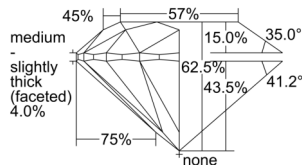

GIA®

FACSIMILE

GIA REPORT 1507482314

Verify this report at GIA.edu

GIA NATURAL DIAMOND DOSSIER®

September 24, 2024
GIA Report Number 1507482314
Shape and Cutting Style ..... Round Brilliant
Measurements ..... 4.69 - 4.72 x 2.94 mm

GRADING RESULTS

Carat Weight ..... 0.40 carat
Color Grade ..... E
Clarity Grade VS2
Cut Grade ..... Excellent

ADDITIONAL GRADING INFORMATION

Polish ..... Excellent
Symmetry ..... Excellent
Fluorescence ..... None
Clarity Characteristics ..... Crystal, Cloud
Inscription(s): GIA 1507482314

PROPORTIONS

Profile to actual proportions

GRADING SCALES

GIA COLOR SCALE	GIA CLARITY SCALE	GIA CUT SCALE	
D	FLAWLESS	EXCELLENT	
E	INTERNALLY FLAWLESS		
F		VVS₁	VERY GOOD
G	VVS₂		
H	VS₁	GOOD	
I	VS₂		
J	SI₁	FAIR	
K	SI₂		
L	I₁	POOR	
M			
N			
O	I₂		
P			
Q	I₃		
R			
S			
T			
U			
V			
W			
X			
Y			
Z