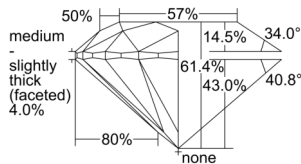

GIA®

FACSIMILE

GIA REPORT 1507493655

Verify this report at GIA.edu

GIA NATURAL DIAMOND DOSSIER®

September 25, 2024
GIA Report Number 1507493655
Shape and Cutting Style ..... Round Brilliant
Measurements ..... 4.74 - 4.78 x 2.93 mm

GRADING RESULTS

Carat Weight ..... 0.40 carat
Color Grade ..... D
Clarity Grade VS1
Cut Grade ..... Excellent

ADDITIONAL GRADING INFORMATION

Polish ..... Excellent
Symmetry ..... Excellent
Fluorescence ..... Medium Blue
Clarity Characteristics ..... Crystal, Pinpoint, Knot
Inscription(s): GIA 1507493655

PROPORTIONS

Profile to actual proportions

GRADING SCALES

GIA COLOR SCALE	GIA CLARITY SCALE	GIA CUT SCALE	
D	FLAWLESS	EXCELLENT	
E	INTERNALLY FLAWLESS		
F		VVS₁	VERY GOOD
G	VVS₂		
H	VS₁	GOOD	
I	VS₂		
J	SI₁	FAIR	
K	SI₂		
L	I₁	POOR	
M	I₂		
N	I₃		
O			
P			
Q			
R			
S			
T			
U			
V			
W			
X			
Y			
Z