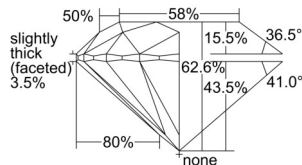

GIA®

FACSIMILE

GIA REPORT 1507500686

Verify this report at GIA.edu

GIA NATURAL DIAMOND DOSSIER®

September 25, 2024
GIA Report Number 1507500686
Shape and Cutting Style ..... Round Brilliant
Measurements ..... 5.65 - 5.68 x 3.55 mm

GRADING RESULTS

Carat Weight ..... 0.71 carat
Color Grade I
Clarity Grade SI2
Cut Grade ..... Excellent

ADDITIONAL GRADING INFORMATION

Polish ..... Excellent
Symmetry ..... Excellent
Fluorescence ..... None
Clarity Characteristics ..... Cloud, Feather
Inscription(s): GIA 1507500686

PROPORTIONS

Profile to actual proportions