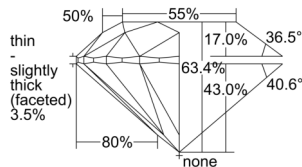

GIA®

FACSIMILE

GIA REPORT 1507518600

Verify this report at [GIA.edu](https://reportcheck.gia.edu)

GIA NATURAL DIAMOND DOSSIER®

September 27, 2024
GIA Report Number 1507518600
Shape and Cutting Style ..... Round Brilliant
Measurements ..... 5.32 - 5.36 x 3.39 mm

GRADING RESULTS

Carat Weight ..... 0.60 carat
Color Grade I
Clarity Grade VS1
Cut Grade ..... Excellent

ADDITIONAL GRADING INFORMATION

Polish ..... Excellent
Symmetry ..... Excellent
Fluorescence ..... Medium Blue
Clarity Characteristics ..... Cloud
Inscription(s): GIA 1507518600

PROPORTIONS

Profile to actual proportions

GRADING SCALES

GIA COLOR SCALE	GIA CLARITY SCALE	GIA CUT SCALE	
D	FLAWLESS	EXCELLENT	
E	INTERNALLY FLAWLESS		
F		VVS₁	VERY GOOD
G	VVS₂		
H	VS₁	GOOD	
I	VS₂		
J	SI₁	FAIR	
K	SI₂		
L	I₁	POOR	
M	I₂		
N	I₃		
O			
P			
Q			
R			
S			
T			
U			
V			
W			
X			
Y			
Z